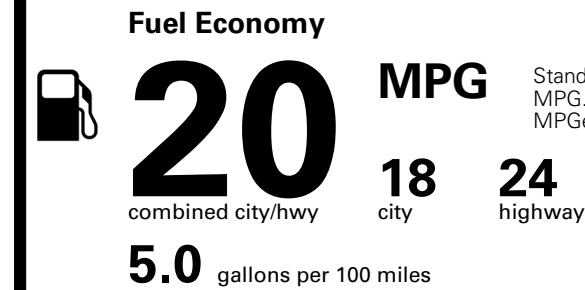

Inland Freight & Handling : \$1,600.00
Total Price : \$49,855.00

Proudly Supporting Hyundai Hope On Wheels and the Fight Against Pediatric Cancer Since 1998.

EPA DOT Fuel Economy and Environment

Gasoline Vehicle

Standard SUVs range from 12 to 115 MPG. The best vehicle rates 146 MPGe.

You spend \$4,000 more in fuel costs over 5 years compared to the average new vehicle.

Annual fuel cost \$2,500

Fuel Economy & Greenhouse Gas Rating (tailpipe only)